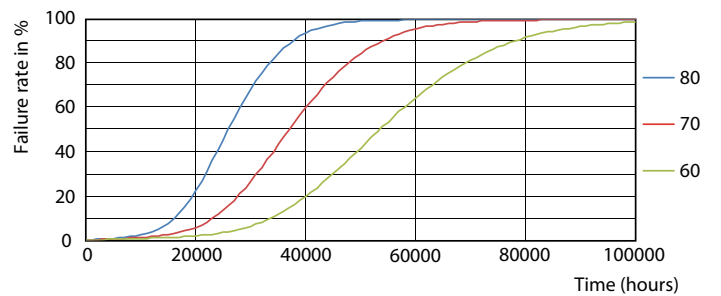

FailureRate