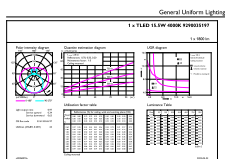

E

CE mark

Yes

EU RoHS compliant

Yes

Product Data

Order product name	CorePro LEDtube 1200mm 15.5W 840 T8
Full product name	CorePro LEDtube 1200mm 15.5W 840 T8
Full product code	871951444807000
Order code	44807000
Material Nr. (12NC)	929003519702
Net Weight (Piece)	0.220 kg
EAN/UPC - Product/Case	8719514448070
Numerator - Packs per outer box	20
EAN/UPC - Case	8719514448087

Dimensional drawing

Product	D1	D2	A1	A2	A3
CorePro LEDtube 1200mm 15.5W 840 T8	25.7 mm	28 mm	1,198 mm	1,205 mm	1,212 mm

Photometric data

General uniform lighting - CorePro LEDtube 1200mm 15.5W 840 T8

Light Distribution Diagram - CorePro LEDtube 1200mm 15.5W 840 T8