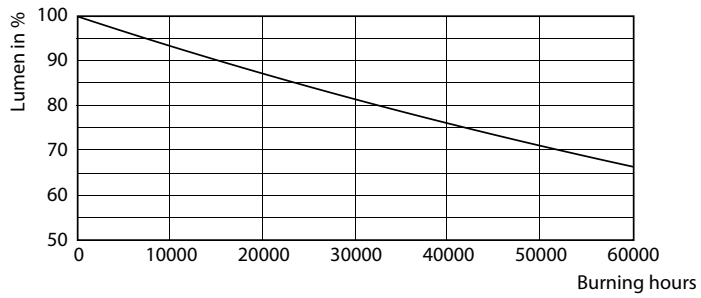

CorePro LEDtube EM/Mains T8

Lifetime

Lumen Maintenance Diagram - CorePro LEDtube 1200mm 15.5W 840 T8