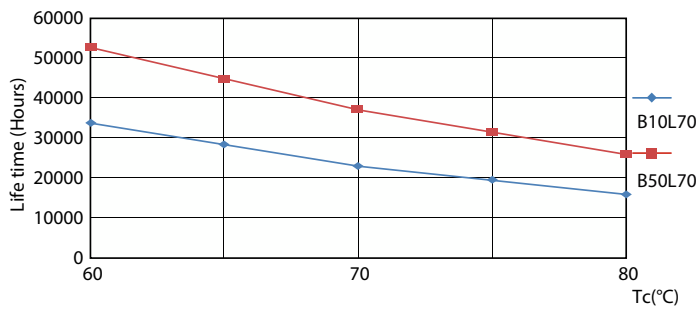

CorePro LEDtube EM/Mains T8

Photometric data

Spectral Power Distribution Colour - CorePro LEDtube 1200mm 15.5W 840 T8

Lifetime

Lumen Maintenance Diagram - CorePro LEDtube 1200mm 15.5W 840 T8

Life Expectancy Diagram