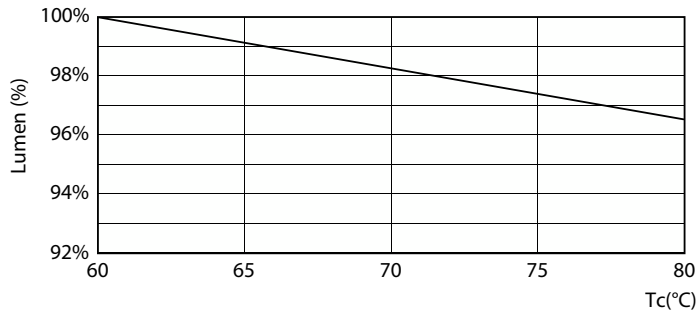

Lifetime

Lumen Maintenance Diagram - CorePro LEDtube 1200mm 15.5W 840 T8