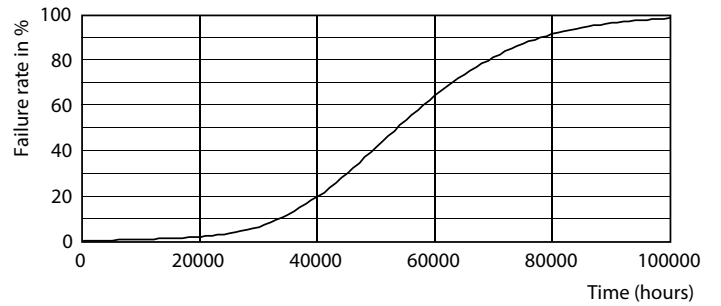

CorePro LEDtube EM/Mains T8

Photometric data

Spectral Power Distribution Colour - CorePro LEDtube 1200mm 15.5W 840 T8

Lifetime

Lumen Maintenance Diagram - CorePro LEDtube 1200mm 15.5W 840 T8

Life Expectancy Diagram