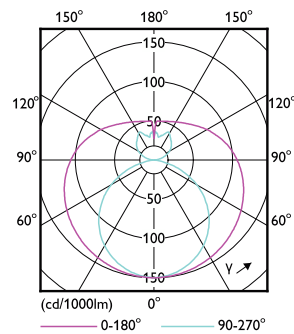

Dimensional drawing

Product	D1	D2	A1	A2	A3
CorePro LEDtube 1200mm 15.5W 840 T8	25.7 mm	28 mm	1,198 mm	1,205 mm	1,212 mm

Photometric data

General uniform lighting - CorePro LEDtube 1200mm 15.5W 840 T8

Light Distribution Diagram - CorePro LEDtube 1200mm 15.5W 840 T8