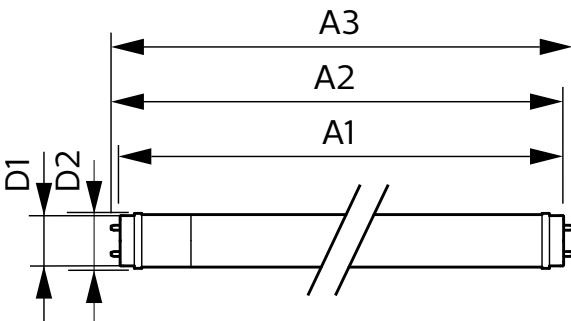

E

CE mark

Yes

EU RoHS compliant

Yes

Product Data

Order product name	CorePro LEDtube 1200mm 15.5W 840 T8
Full product name	CorePro LEDtube 1200mm 15.5W 840 T8
Full product code	871951444807000
Order code	44807000
Material Nr. (12NC)	929003519702
Net Weight (Piece)	0.220 kg
EAN/UPC - Product/Case	8719514448070
Numerator - Packs per outer box	20
EAN/UPC - Case	8719514448087

Dimensional drawing

Product	D1	D2	A1	A2	A3
CorePro LEDtube 1200mm 15.5W 840 T8	25.7 mm	28 mm	1,198 mm	1,205 mm	1,212 mm

Photometric data

General uniform lighting - CorePro LEDtube 1200mm 15.5W 840 T8

Light Distribution Diagram - CorePro LEDtube 1200mm 15.5W 840 T8