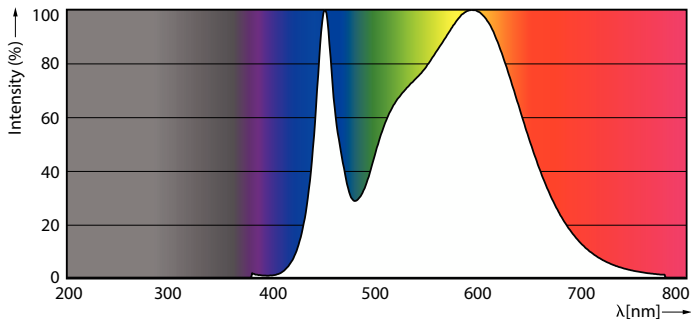

CorePro LEDtube EM/Mains T8

Photometric data

Spectral Power Distribution Colour - CorePro LEDtube 1200mm 15.5W 840 T8